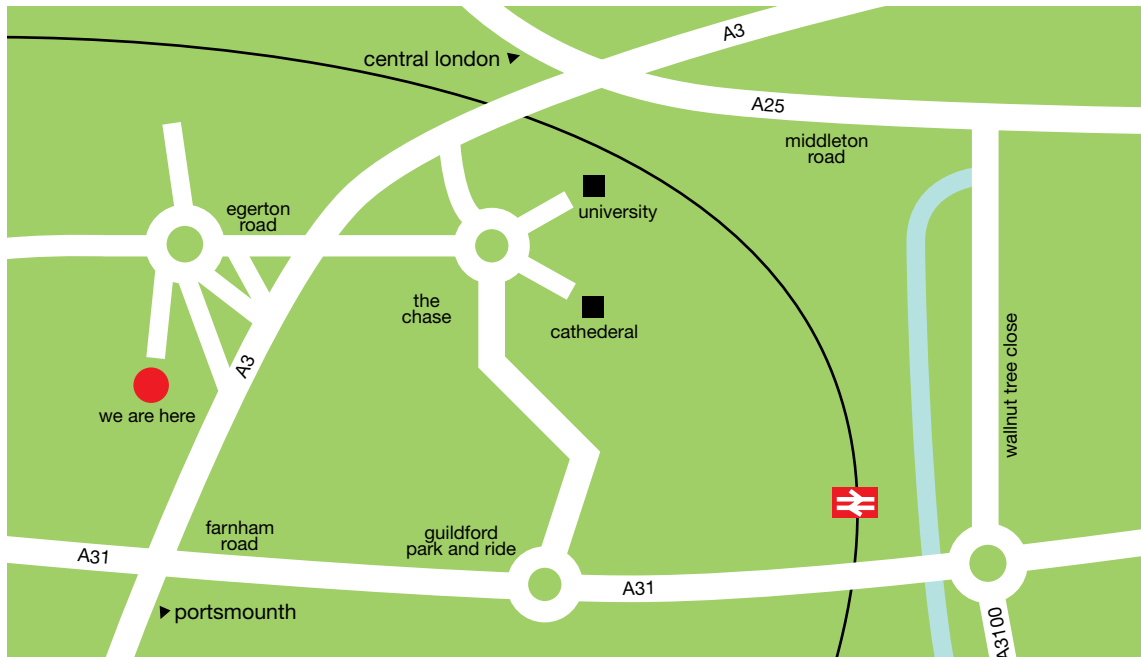

how to find us

Rail

Guildford 2.5km.

Air

Heathrow Airport 40km,
Gatwick Airport 40km.

Road

From London take the A3 exit for University, Research Park and Cathedral, take the fourth exit at the roundabout and go under the bridge towards the Research Park and take the second exit at next roundabout.